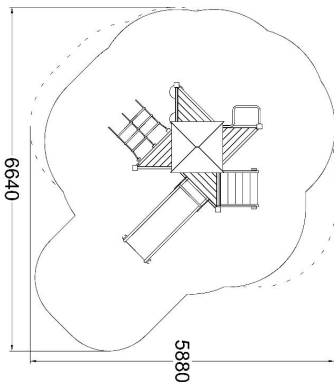

-  Climbing
2
-  Meeting points
1
-  Play panels
1
-  Roofs
1
-  Slides
1
-  Towers
1

User age	1+
Number of users	15
Impact area, m ²	27
Falling space, m ²	30
Height required, mm	3970
Max. free fall height, mm	1470
Safety info	EN 1176-1, 3 TÜV
Ropes	