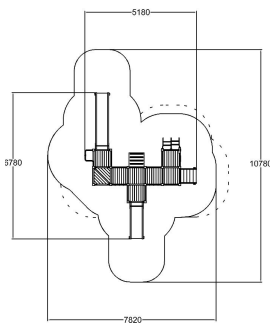

-  Climbing  
3
-  Play panels  
10
-  Slides  
3

User age	2+
Number of users	23
Product length, mm	6780
Product width, mm	5180
Product height, mm	2280
Impact area, m <sup>2</sup>	48.5
Falling space, m <sup>2</sup>	52.6
Max. free fall height, mm	1470
Safety info	EN 1176-1, 3 TÜV
Ropes	