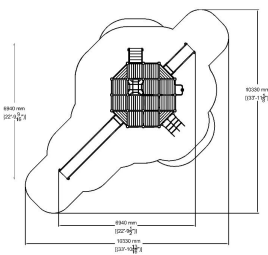

-  Climbing
3
-  Play panels
8
-  Slides
3
-  Towers
4

User age	1+
Number of users	25
Product length, mm	6940
Product width, mm	6940
Product height, mm	5210
Impact area, m ²	58
Falling space, m ²	60.5
Max. free fall height, mm	2020
Safety info	EN 1176-1, 3 TÜV