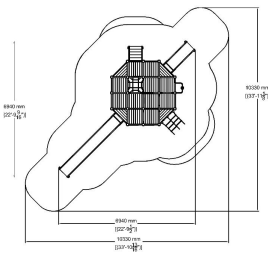

-  Climbing  
3
-  Play panels  
8
-  Slides  
3
-  Towers  
4

User age	1+
Number of users	25
Product length, mm	6940
Product width, mm	6940
Product height, mm	5210
Impact area, m <sup>2</sup>	58
Falling space, m <sup>2</sup>	60.5
Max. free fall height, mm	2020
Safety info	EN 1176-1, 3 TÜV