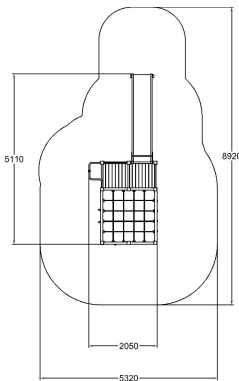

# TOWER AND CLIMBING

-  Balancing  
1
-  Climbing  
3
-  Exercising  
2
-  Slides  
2
-  Towers  
1

User age	3+
Number of users	12
Product length, mm	2050
Product width, mm	5110
Product height, mm	2260
Impact area, m <sup>2</sup>	36.4
Falling space, m <sup>2</sup>	36.4
Max. free fall height, mm	1970
Safety info	EN 1176-1 TÜV
Ropes	