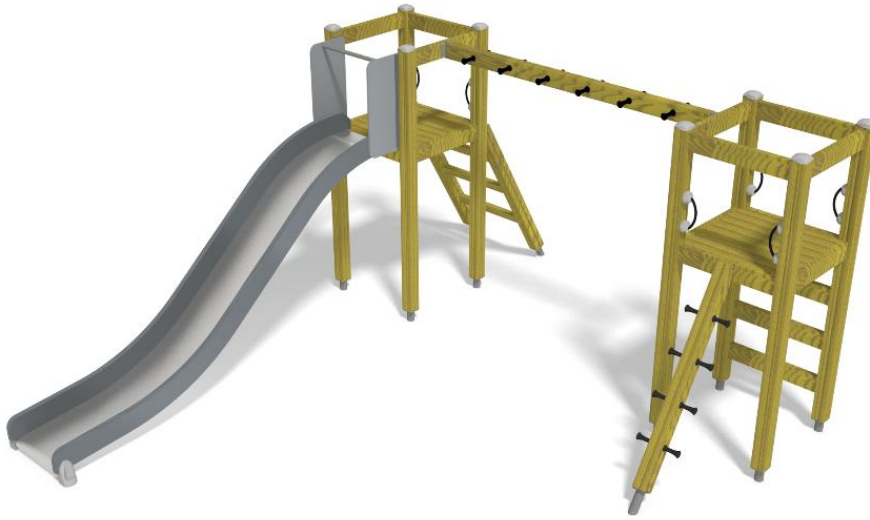

-  Climbing
2
-  Exercising
1
-  Slides
1
-  Towers
2

User age	3+
Number of users	7
Product length, mm	4100
Product width, mm	4360
Product height, mm	2290
Impact area, m ²	36.5
Falling space, m ²	38.2
Max. free fall height, mm	1470
Safety info	EN 1176-1, 3 TÜV
Installation time (for 1), h	10