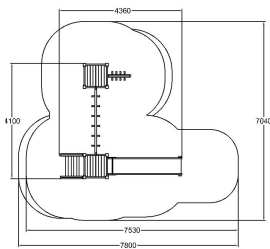

-  Climbing
2
-  Exercising
1
-  Slides
1
-  Towers
2

User age	3+
Number of users	7
Product length, mm	4100
Product width, mm	4360
Product height, mm	2290
Impact area, m ²	36.5
Falling space, m ²	38.2
Max. free fall height, mm	1470
Safety info	EN 1176-1, 3 TÜV
Installation time (for 1), h	10