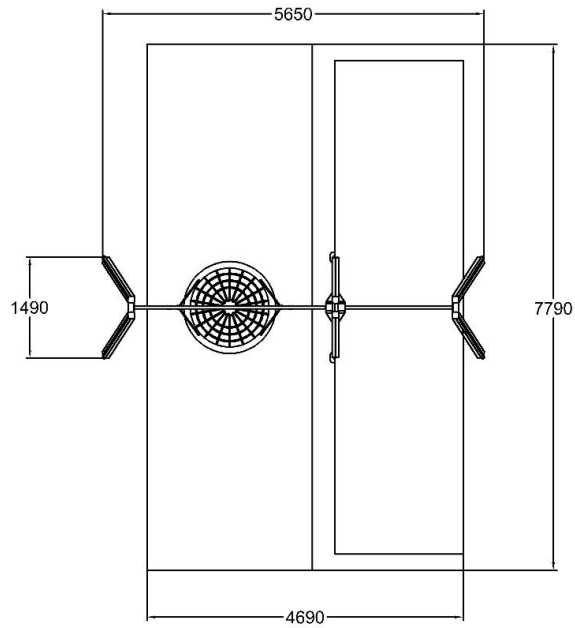

SWING FOR 1 + NEST LOW

User age	1+
Number of users	5
Product length, mm	1490
Product width, mm	5650
Impact area, m ²	33
Falling space, m ²	33
Max. free fall height, mm	1200
Safety info	EN 1176-1, 2 TÜV