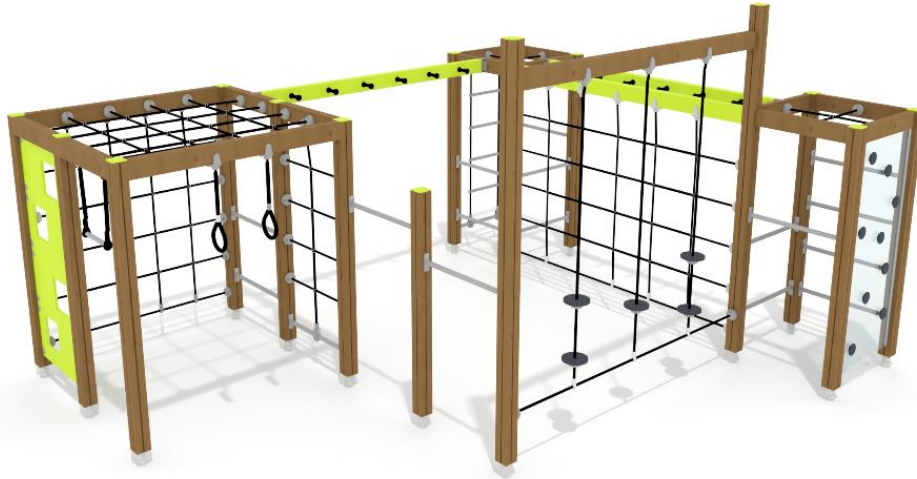

-  Climbing  
10
-  Dynamic  
1
-  Exercising  
4
-  Towers  
3

Number of users	20
Product length, mm	4920
Product width, mm	4100
Product height, mm	1970
Impact area, m <sup>2</sup>	54
Falling space, m <sup>2</sup>	54.2
Max. free fall height, mm	1970
Safety info	EN 1176-1 TÜV
Ropes	