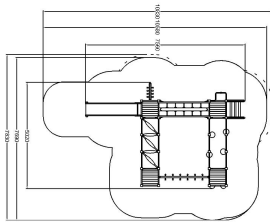

-  Balancing
2
-  Bridges
1
-  Climbing
3
-  Exercising
1
-  Slides
2
-  Towers
4

User age	3+
Number of users	21
Product length, mm	7560
Product width, mm	5020
Product height, mm	2730
Impact area, m ²	59.1
Falling space, m ²	60.4
Max. free fall height, mm	1590
Safety info	EN 1176-1, 3 TÜV
Installation time (for 1), h	20
Ropes	