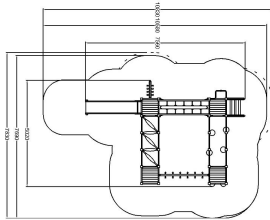

-  Balancing
2
-  Bridges
1
-  Climbing
3
-  Exercising
1
-  Slides
2
-  Towers
4

User age	3+
Number of users	21
Product length, mm	7560
Product width, mm	5020
Product height, mm	2730
Impact area, m ²	59.1
Falling space, m ²	60.4
Max. free fall height, mm	1590
Safety info	EN 1176-1, 3 TÜV
Installation time (for 1), h	20
Ropes	