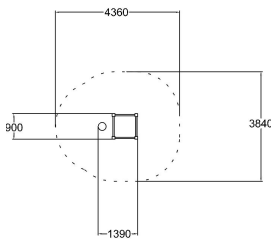

# INCLUSIVE SAND PLAY

Number of users	1
Product length, mm	900
Product width, mm	1390
Product height, mm	960
Falling space, m <sup>2</sup>	13.7
Max. free fall height, mm	580
Safety info	EN 1176-1 TÜV