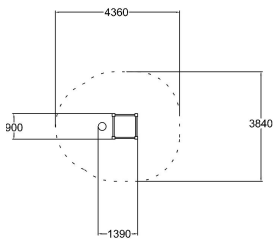

Q10095-3

INCLUSIVE SAND PLAY

Number of users	1
Product length, mm	900
Product width, mm	1390
Product height, mm	960
Falling space, m ²	13.7
Max. free fall height, mm	580
Safety info	EN 1176-1 TÜV