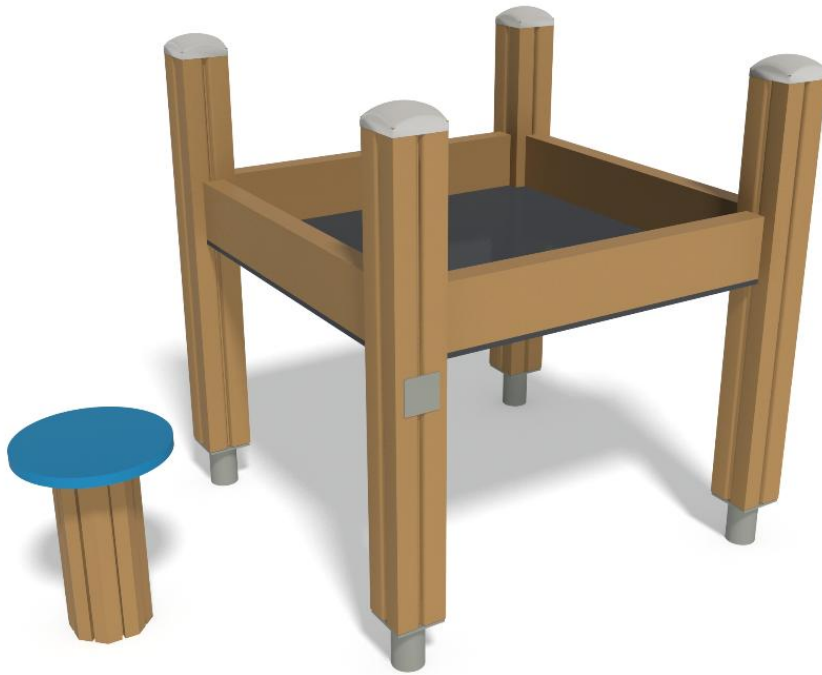

Q10095

INCLUSIVE SAND PLAY

Number of users	1
Falling space, m ²	8.4
Max. free fall height, mm	700
Safety info	EN 1176-1:2017 TUV
Installation time (for 1), h	1