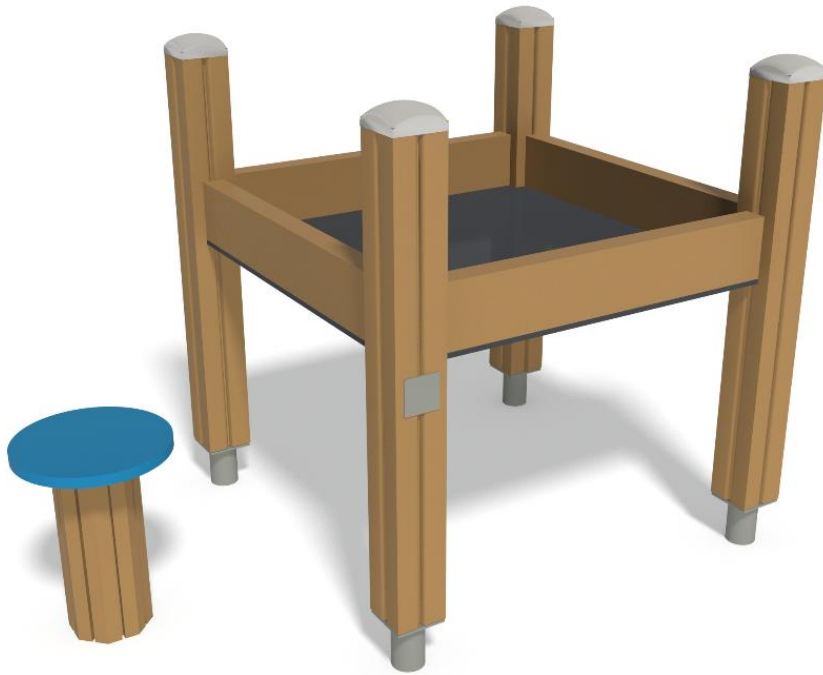

Q10095

## INCLUSIVE SAND PLAY

Number of users	1
Falling space, m <sup>2</sup>	8.4
Max. free fall height, mm	700
Safety info	EN 1176-1:2017 TUV
Installation time (for 1), h	1