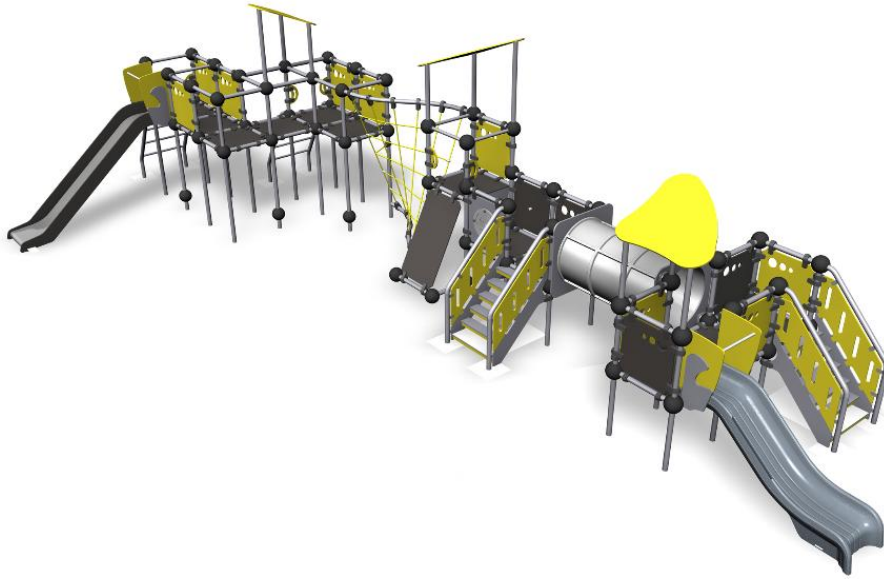

LARGE CLOXX PLAY

| | |
|-------------------------------|-------------------|
| Impact area, m ² | 83 |
| Falling space, m ² | 2250 |
| Max. free fall height, mm | 2250 |
| Safety info | EN 1176-1, 3:2008 |