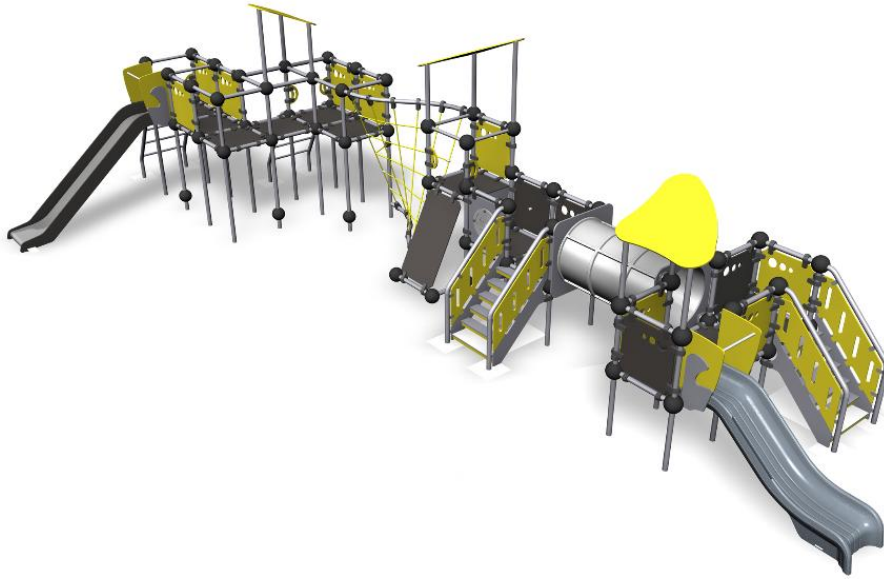

LARGE CLOXX PLAY

Impact area, m ²	83
Falling space, m ²	2250
Max. free fall height, mm	2250
Safety info	EN 1176-1, 3:2008