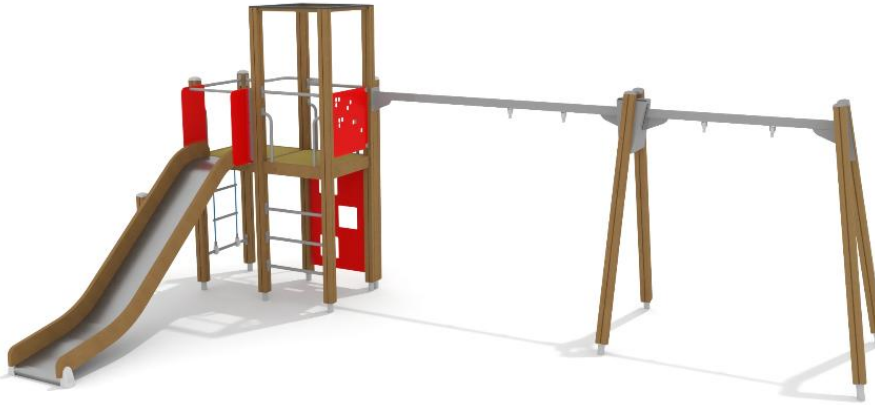

-  Roofs
1
-  Slides
1
-  Swinging
2
-  Towers
1

User age	+4
Number of users	10
Product length, mm	7440
Product width, mm	4260
Product height, mm	3010
Impact area, m ²	53
Falling space, m ²	53
Height required, mm	4010
Max. free fall height, mm	1470
Safety info	EN 1176-1, 2, 3 TÜV
Ropes	