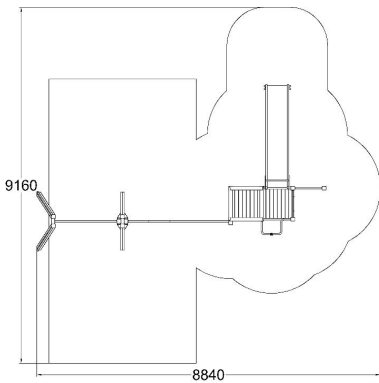

-  Roofs
1
-  Slides
1
-  Swinging
2
-  Towers
1

User age	+4
Number of users	10
Product length, mm	7440
Product width, mm	4260
Product height, mm	3010
Impact area, m ²	53
Falling space, m ²	53
Height required, mm	4010
Max. free fall height, mm	1470
Safety info	EN 1176-1, 2, 3 TÜV
Ropes	