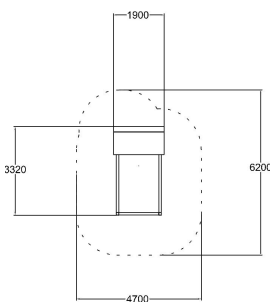

-  Meeting points
2
-  Play panels
1
-  Sandplay
1

User age	1+
Number of users	8
Product length, mm	3320
Product width, mm	1900
Product height, mm	2320
Falling space, m ²	25.5
Max. free fall height, mm	340
Safety info	EN 1176-1:2017 TUV