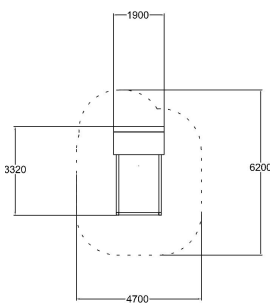

-  Meeting points
2
-  Play panels
1
-  Sandplay
1

User age	1+
Number of users	8
Product length, mm	3320
Product width, mm	1900
Product height, mm	2320
Falling space, m ²	25.5
Max. free fall height, mm	340
Safety info	EN 1176-1:2017 TUV