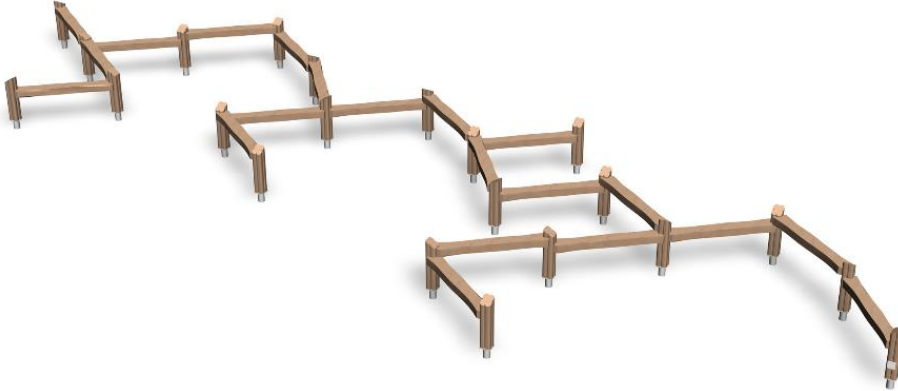

ZIG ZAG TRACK

Impact area, m ²	3
Max. free fall height, mm	490
Installation time (for 1), h	4