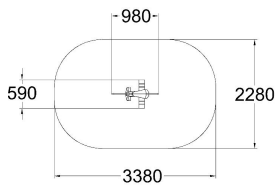

My Design!

| | |
|-------------------------------|-------------------|
| User age | 2+ |
| Number of users | 1 |
| Product length, mm | 980 |
| Product width, mm | 590 |
| Product height, mm | 810 |
| Impact area, m ² | 6.85 |
| Falling space, m ² | 6.85 |
| Max. free fall height, mm | 520 |
| Safety info | EN 1176-1, 6:2008 |
| Installation time (for 1), h | 1 |