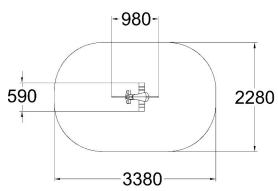

My Design!

User age	2+
Number of users	1
Product length, mm	980
Product width, mm	590
Product height, mm	810
Impact area, m ²	6.85
Falling space, m ²	6.85
Max. free fall height, mm	520
Safety info	EN 1176-1, 6:2008
Installation time (for 1), h	1