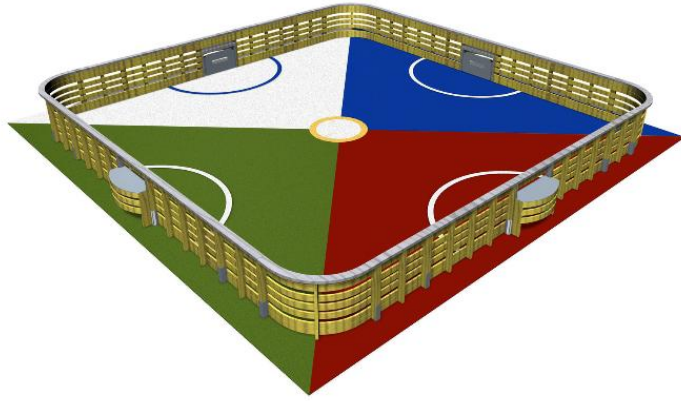

ACE FLOORBALL ARENA SQUARE

Artificial turf is not included.

MyDesign

Safety info

EN 1176-1, EN 15312 TÜV