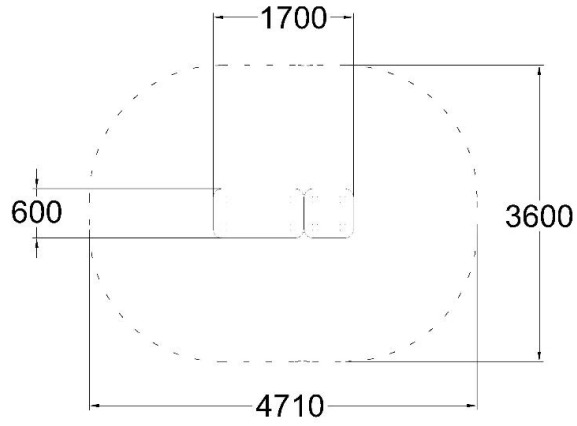

SANDBOX TABLE

Number of users	1
Safety info	EN 1176-1, 11:2008
Installation time (for 1), h	2