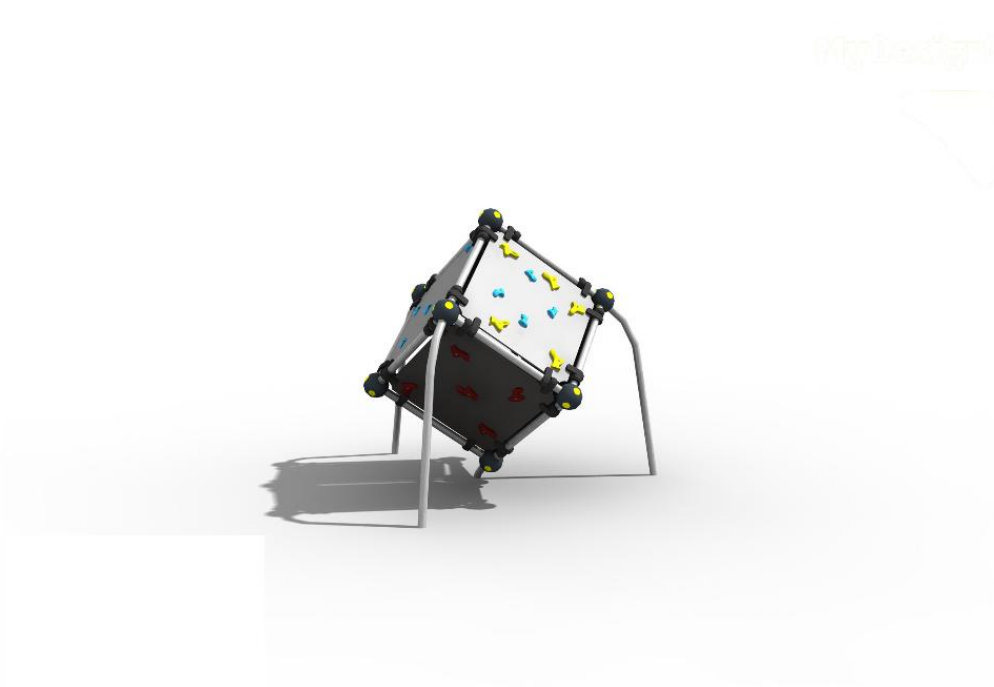

CLIMBING CUBE S (GRAY)

Safety info

EN 1176-1:2008