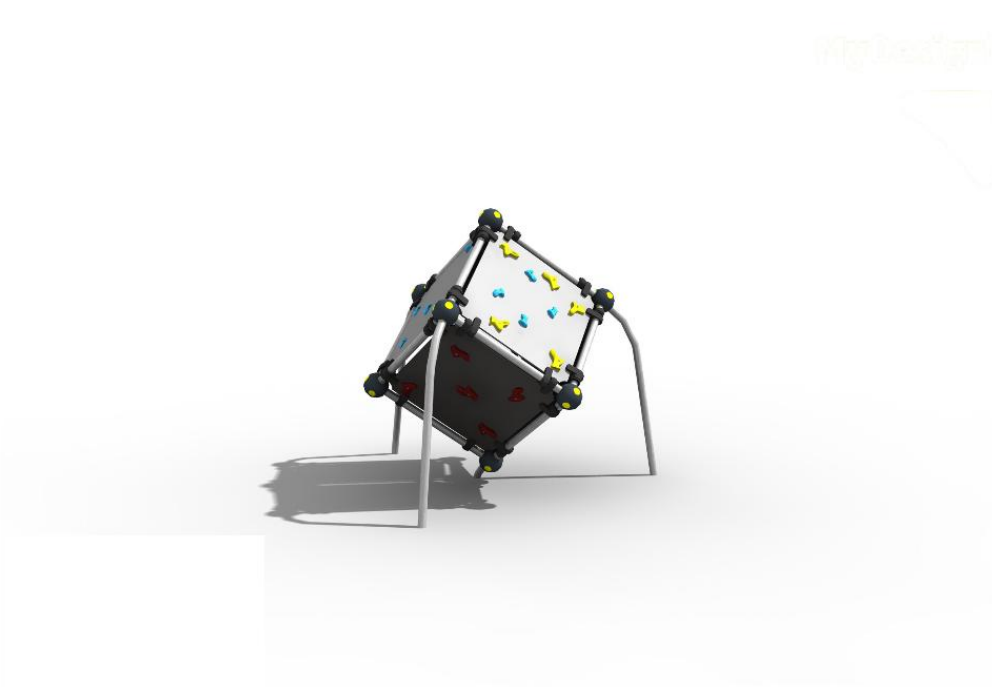

CLIMBING CUBE S (GRAY)

Safety info

EN 1176-1:2008