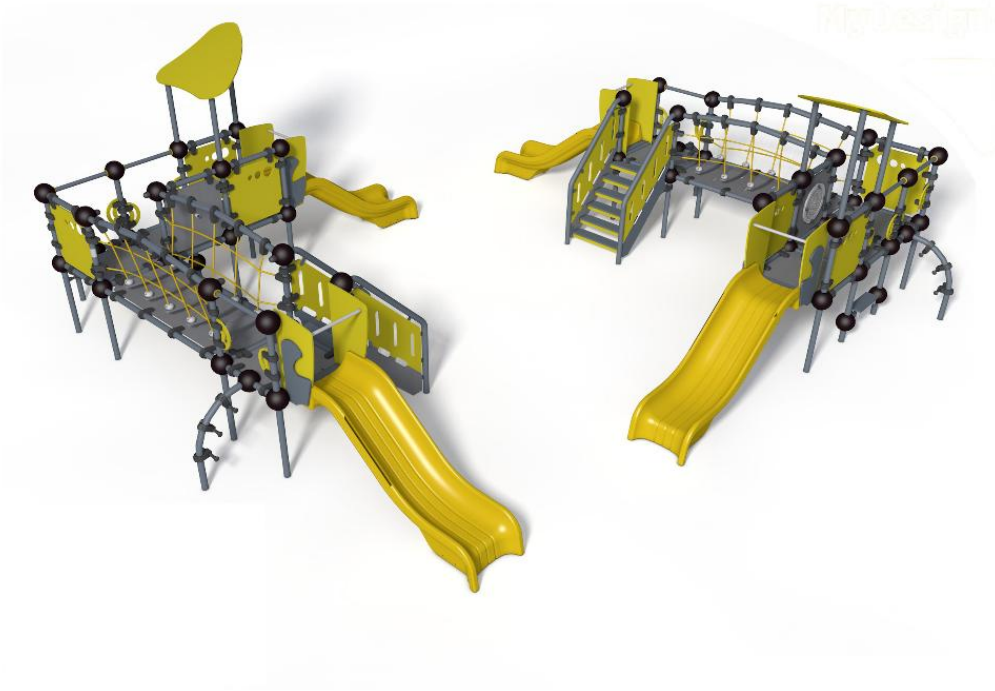

CLOXX PLAY TOWER

Impact area, m ²	46
Max. free fall height, mm	1000