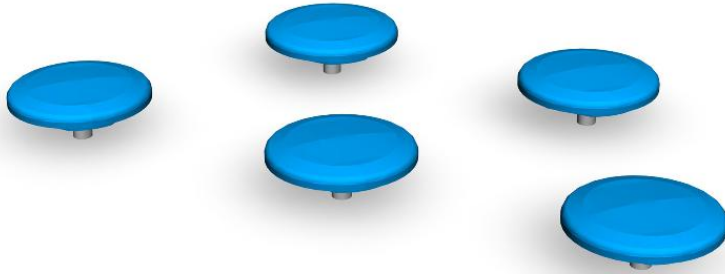

My Design!

Number of users	5
Max. free fall height, mm	190
Safety info	EN 1176-1:2008
Installation time (for 1), h	4