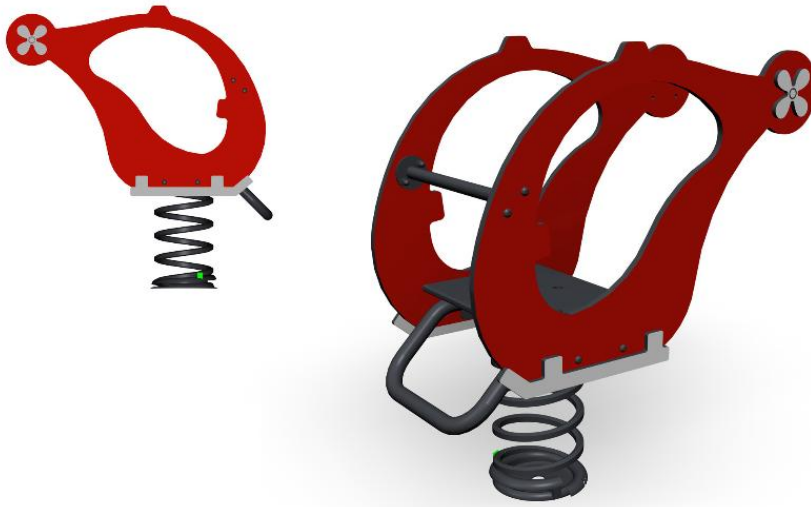

LITTLE RED COPTER

| | |
|-------------------------------|-----------------------|
| Product length, mm | 920 |
| Product width, mm | 420 |
| Product height, mm | 930 |
| Impact area, m ² | 7.7 |
| Falling space, m ² | 7.7 |
| Max. free fall height, mm | 420 |
| Safety info | EN 1176-1, 6:2008_TÜV |