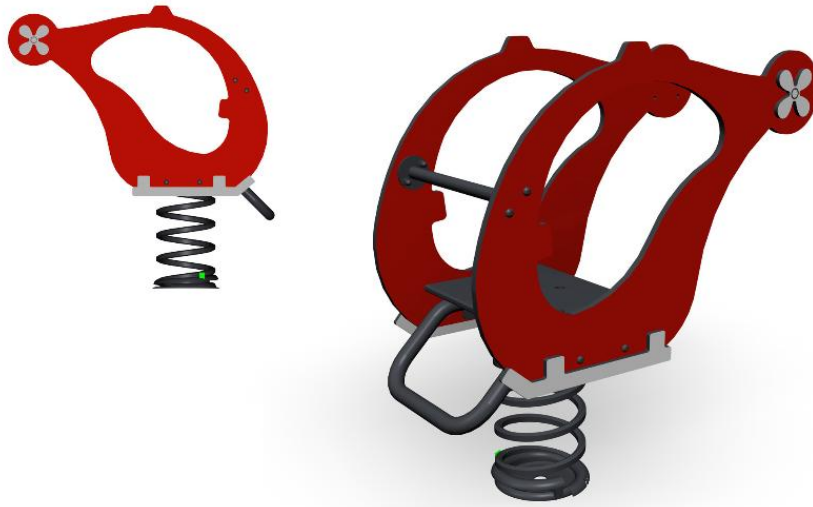

LITTLE RED COPTER

Product length, mm	920
Product width, mm	420
Product height, mm	930
Impact area, m ²	7.7
Falling space, m ²	7.7
Max. free fall height, mm	420
Safety info	EN 1176-1, 6:2008_TÜV