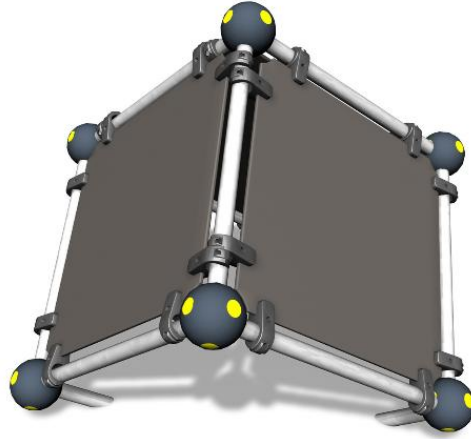

Q05511

TIC-TAC CUBE S

Number of users	3
Impact area, m <sup>2</sup>	168
Max. free fall height, mm	1550
Installation time (for 1), h	6