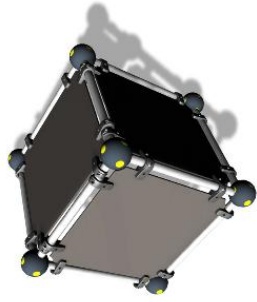

Q05511

TIC-TAC CUBE S

Number of users	3
Impact area, m <sup>2</sup>	168
Max. free fall height, mm	1550
Installation time (for 1), h	6