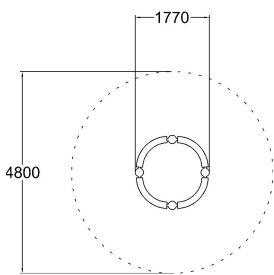

Q05490

PRECISION BEAM WIDE

User age	4+
Number of users	4
Product length, mm	1770
Product width, mm	1770
Product height, mm	450
Falling space, m ²	18.1
Max. free fall height, mm	410
Safety info	EN 1176-1 TÜV
Installation time (for 1), h	5