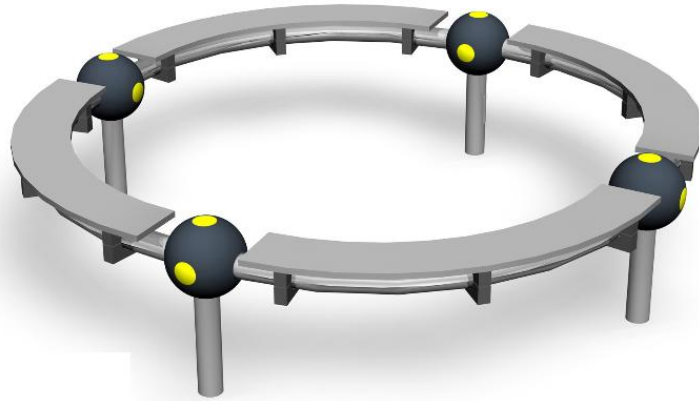

Q05490

PRECISION BEAM WIDE

User age	4+
Number of users	4
Product length, mm	1770
Product width, mm	1770
Product height, mm	450
Falling space, m ²	18.1
Max. free fall height, mm	410
Safety info	EN 1176-1 TÜV
Installation time (for 1), h	5