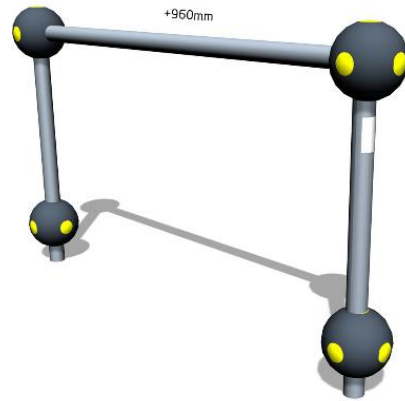

FOOTBALL GOAL ARC

Number of users	1
Impact area, m ²	168
Max. free fall height, mm	960
Installation time (for 1), h	3