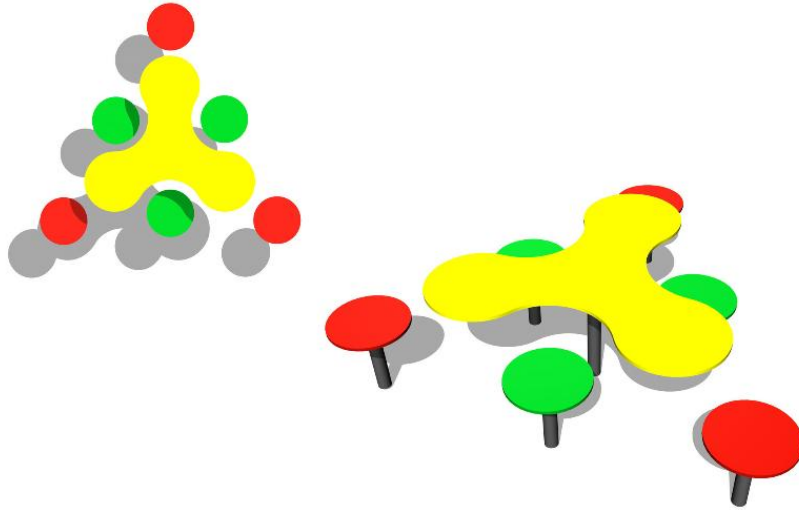

NICO WITH EXTRA SEATS

Max. free fall height, mm	550
Safety info	EN 1176-1:2008