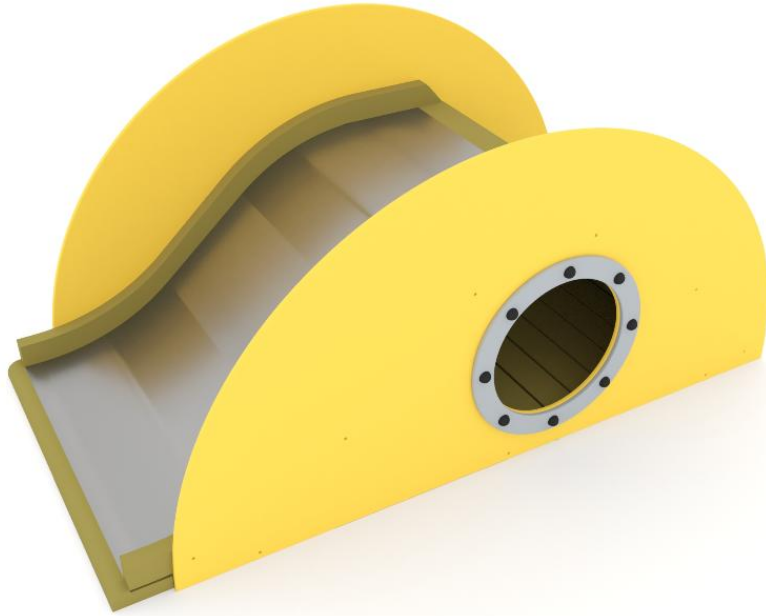

SMALL TOWER PLAY

 Balancing
1

 Bridges
1

 Climbing
1

 Crawling
1

 Meeting points
2

 Play panels
1

 Towers
2

Number of users	-
Safety info	EN 1176-1 TÜV
Ropes	