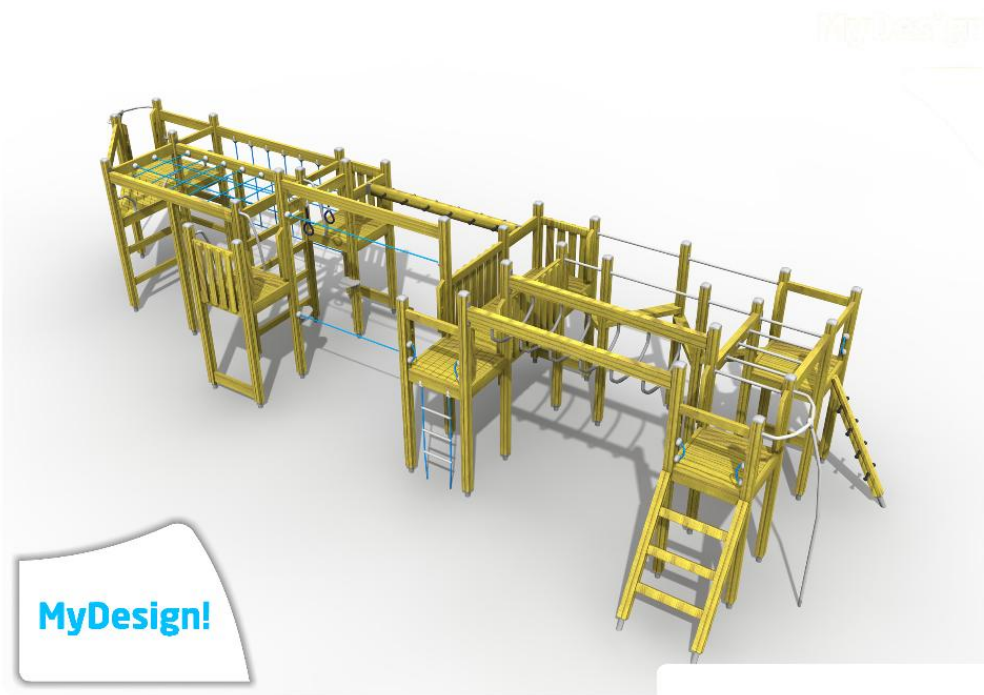

Q04535

MOTORICAL TRACK

Number of users	20
Product length, mm	4303
Product width, mm	12852
Product height, mm	2985
Impact area, m ²	85
Max. free fall height, mm	2520
Safety info	EN 1176-1, (11):2008
Installation time (for 1), h	24