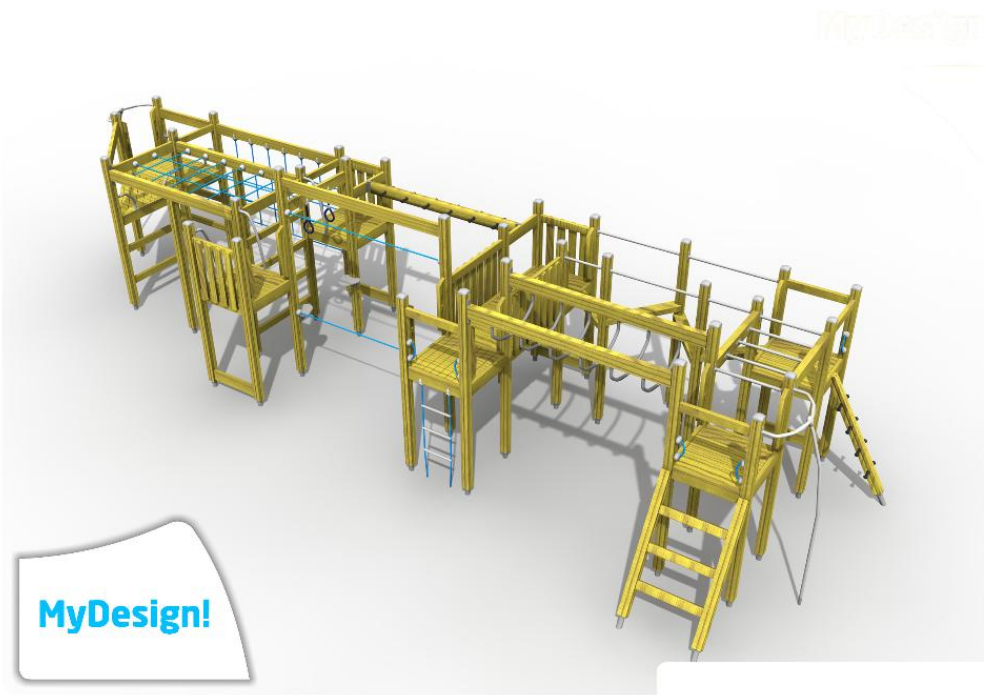

Q04535

MOTORICAL TRACK

Number of users	20
Product length, mm	4303
Product width, mm	12852
Product height, mm	2985
Impact area, m ²	85
Max. free fall height, mm	2520
Safety info	EN 1176-1, (11):2008
Installation time (for 1), h	24