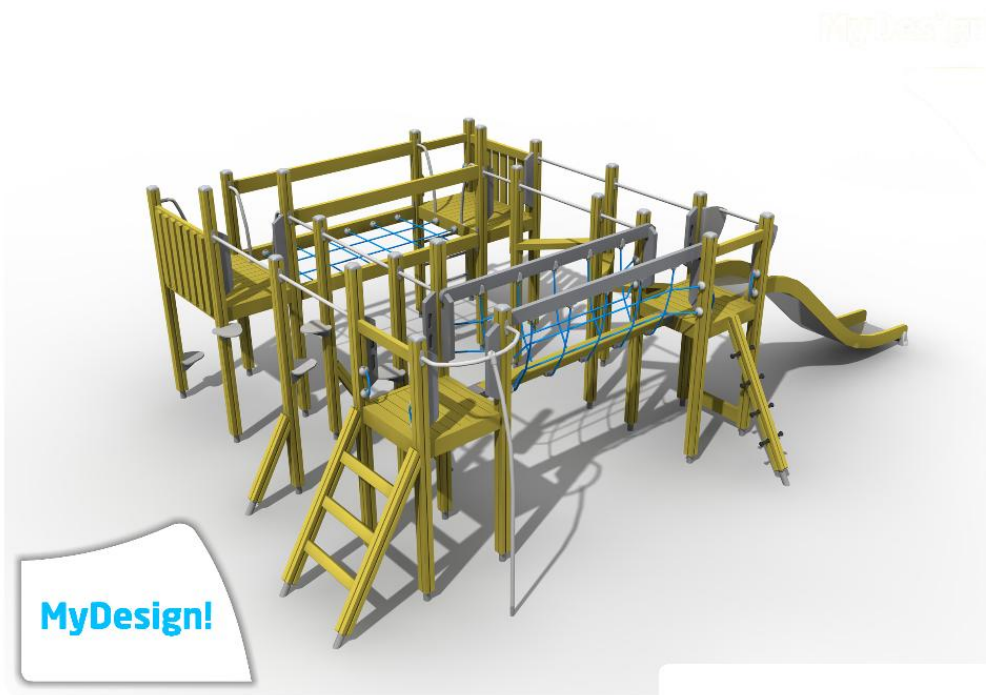

MOTORICAL TRACK+ SLIDE

Number of users	12
Product length, mm	8502
Product width, mm	5860
Product height, mm	2685
Impact area, m ²	66
Max. free fall height, mm	1470
Safety info	EN 1176-1, 3:2008 TÜV
Installation time (for 1), h	13