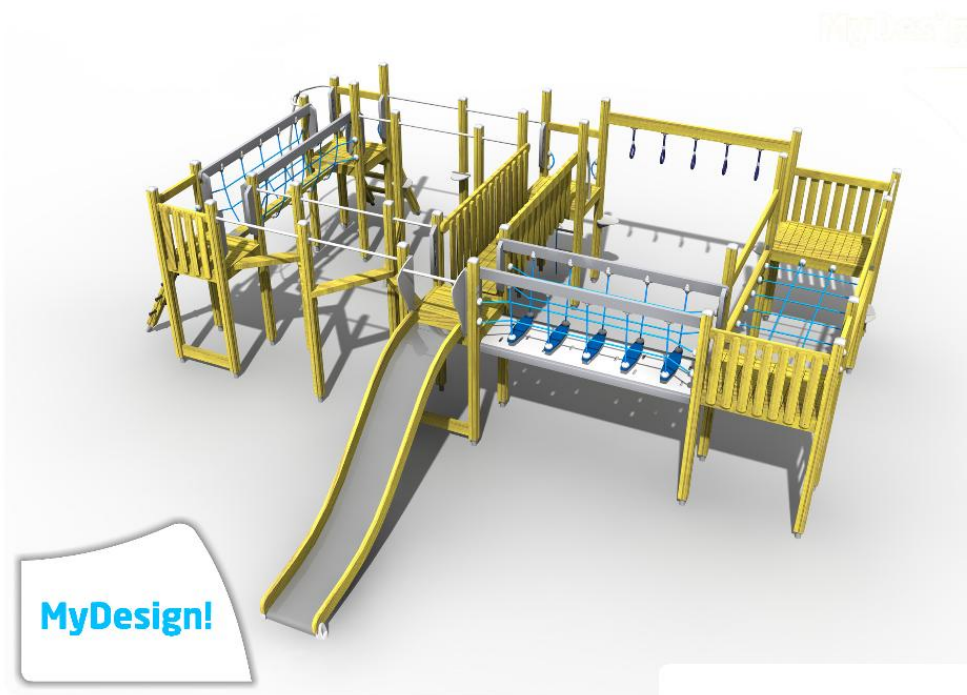

**MOTORICAL TRACK+ SLIDE**

Number of users	24
Product length, mm	8502
Product width, mm	9060
Product height, mm	2685
Impact area, m <sup>2</sup>	91
Max. free fall height, mm	1530
Safety info	EN 1176-1 (3):2008_TÜV
Installation time (for 1), h	24