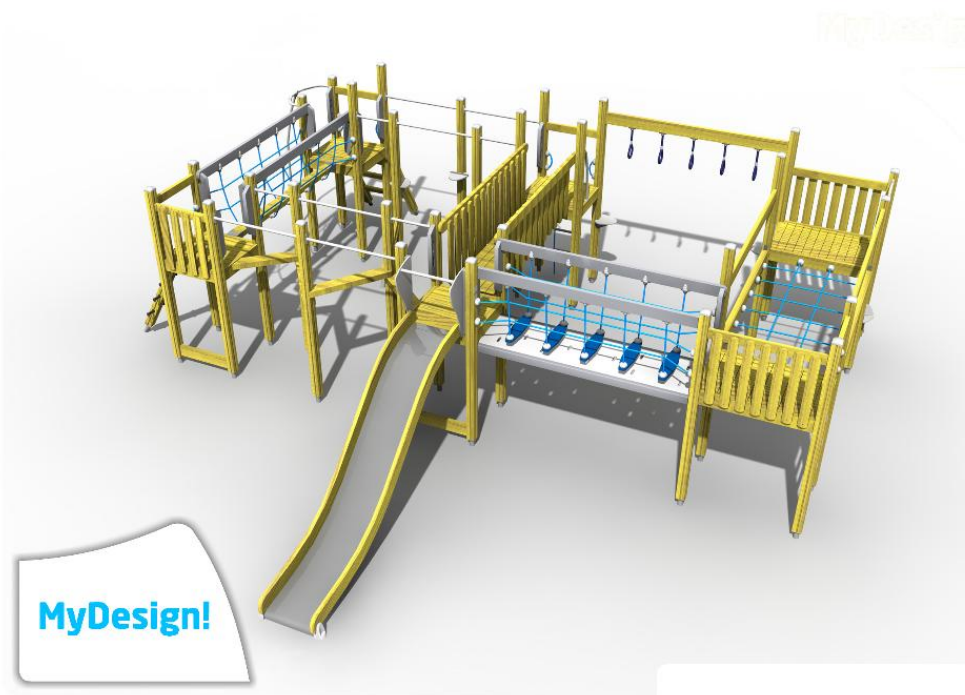

MOTORICAL TRACK+ SLIDE

| | |
|------------------------------|------------------------|
| Number of users | 24 |
| Product length, mm | 8502 |
| Product width, mm | 9060 |
| Product height, mm | 2685 |
| Impact area, m ² | 91 |
| Max. free fall height, mm | 1530 |
| Safety info | EN 1176-1 (3):2008_TÜV |
| Installation time (for 1), h | 24 |