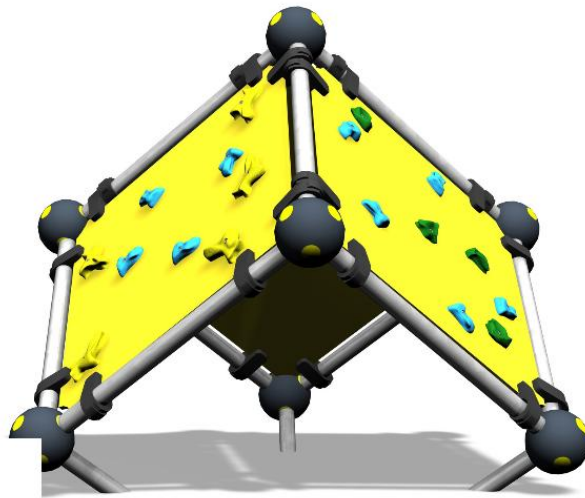

WALL BOULDERING CUBE XS

MyDesign

Number of users	3
Product length, mm	2016
Product width, mm	1774
Product height, mm	1550
Impact area, m ²	15
Safety info	EN 1176-1:2017 TUV
Installation time (for 1), h	6