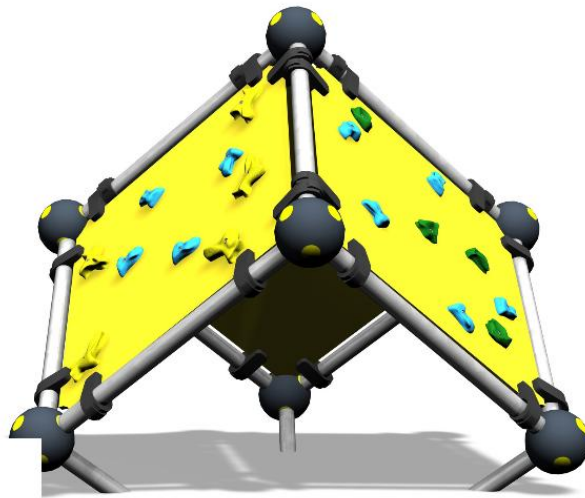

WALL BOULDERING CUBE XS

MyDesign

| | |
|------------------------------|--------------------|
| Number of users | 3 |
| Product length, mm | 2016 |
| Product width, mm | 1774 |
| Product height, mm | 1550 |
| Impact area, m ² | 15 |
| Safety info | EN 1176-1:2017 TUV |
| Installation time (for 1), h | 6 |