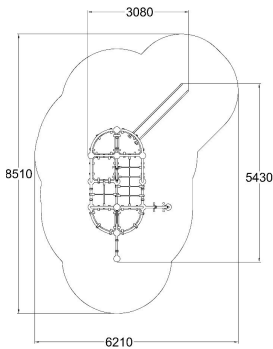

Balancing  
1

Climbing  
5

Crawling  
3

Meeting points  
3

Slides  
1

Towers  
1

Product length, mm 5496

Product width, mm 3224

Product height, mm 3381

Impact area, m<sup>2</sup> 36

Max. free fall height, mm 1740

Safety info EN 1176-1, (3) TÜV