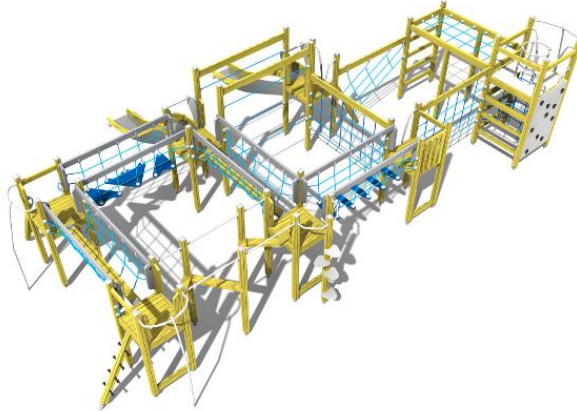

MOTORICAL TRACK

Max. free fall height, mm 2200