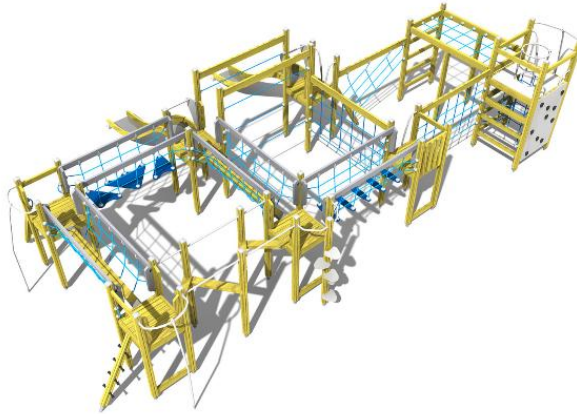

MOTORICAL TRACK

Max. free fall height, mm 2200