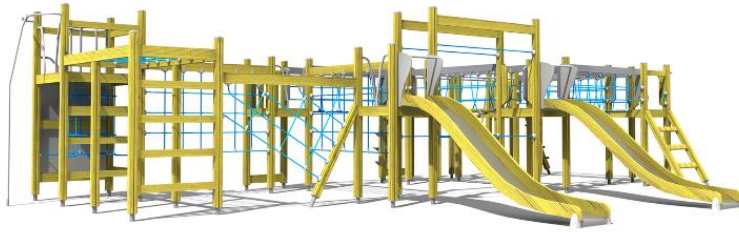

MOTORICAL TRACK

Max. free fall height, mm 2200