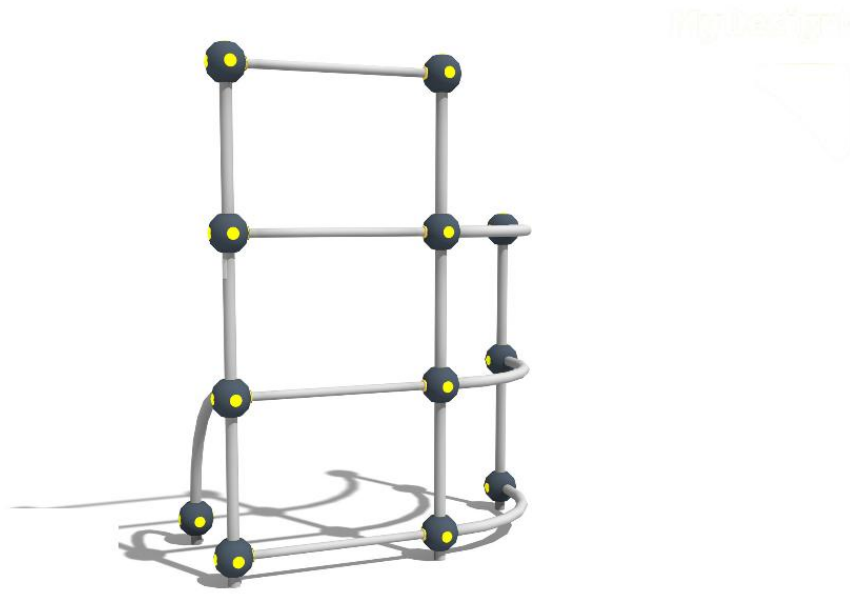

CLIMBING ELEMENT

Number of users	3
Product length, mm	2252
Product width, mm	1144
Product height, mm	2597
Impact area, m ²	22
Max. free fall height, mm	2520