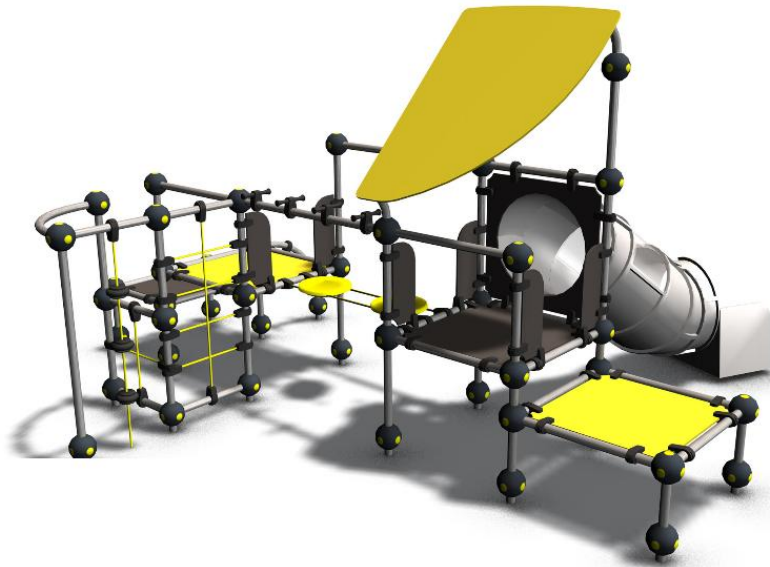

Q03954

CLOXX TOWER PLAY

Product length, mm	6036
Product width, mm	5604
Product height, mm	3216
Impact area, m ²	49
Max. free fall height, mm	2070
Safety info	EN 1176-1, 3:2008 TUV