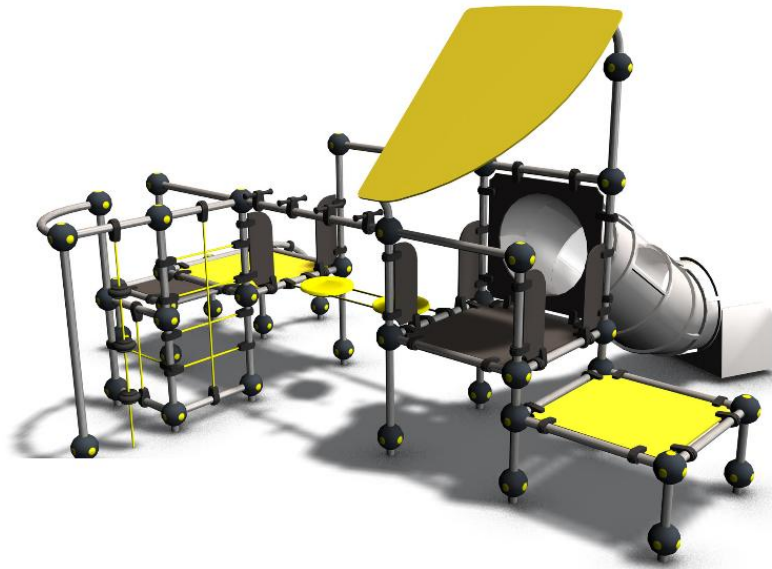

Q03954

CLOXX TOWER PLAY

Product length, mm	6036
Product width, mm	5604
Product height, mm	3216
Impact area, m ²	49
Max. free fall height, mm	2070
Safety info	EN 1176-1, 3:2008 TUV