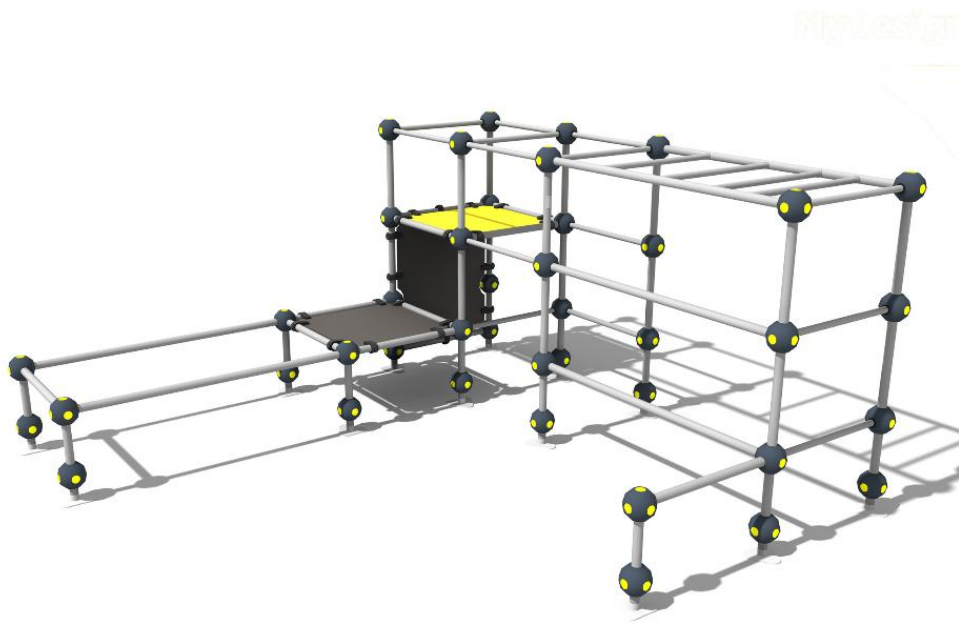

INDOOR SPIDER CAGE

Product length, mm	4706
Product width, mm	4682
Product height, mm	2289
Impact area, m ²	52
Height required, mm	2289
Max. free fall height, mm	2210