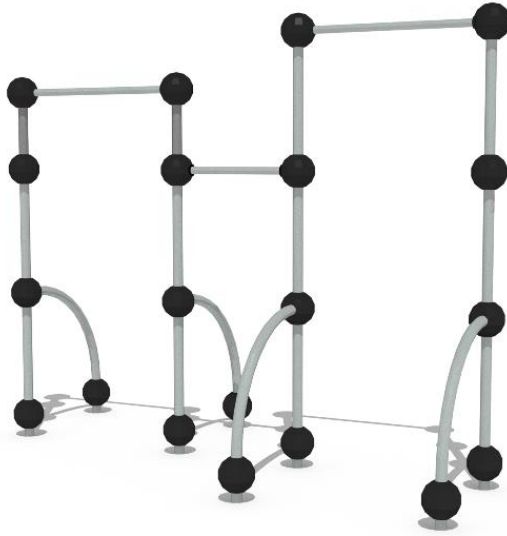

Q03878

CHINNING BARS FOR 3

Number of users	3
Product length, mm	3360
Product width, mm	1928
Product height, mm	2597
Impact area, m ²	27
Height required, mm	2597
Max. free fall height, mm	2510
Safety info	EN 16630
Installation time (for 1), h	6