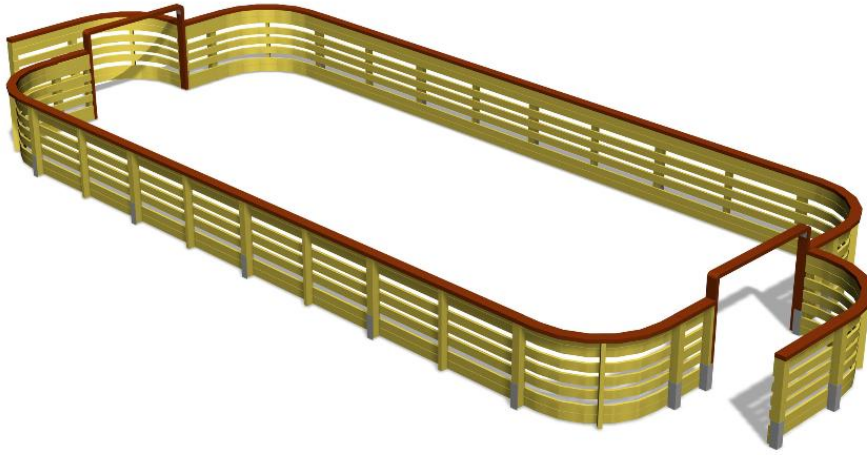

MyDesign

Product length, mm	4830
Product width, mm	12470
Product height, mm	1245