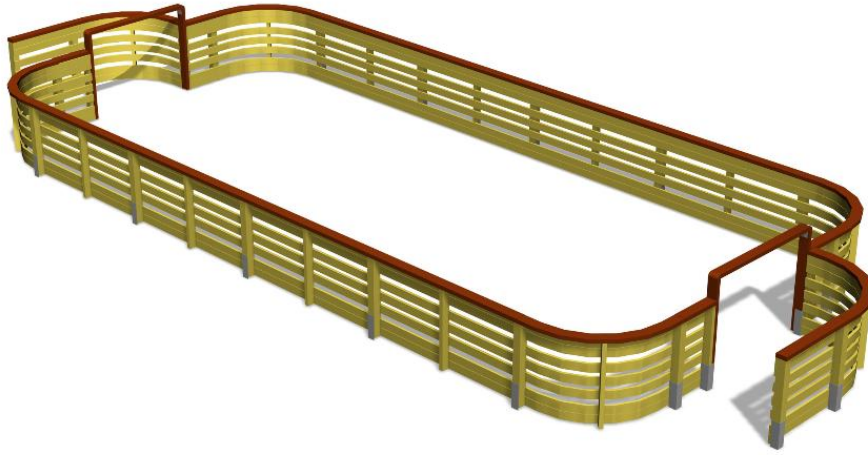

MyDesign

Product length, mm	4830
Product width, mm	12470
Product height, mm	1245