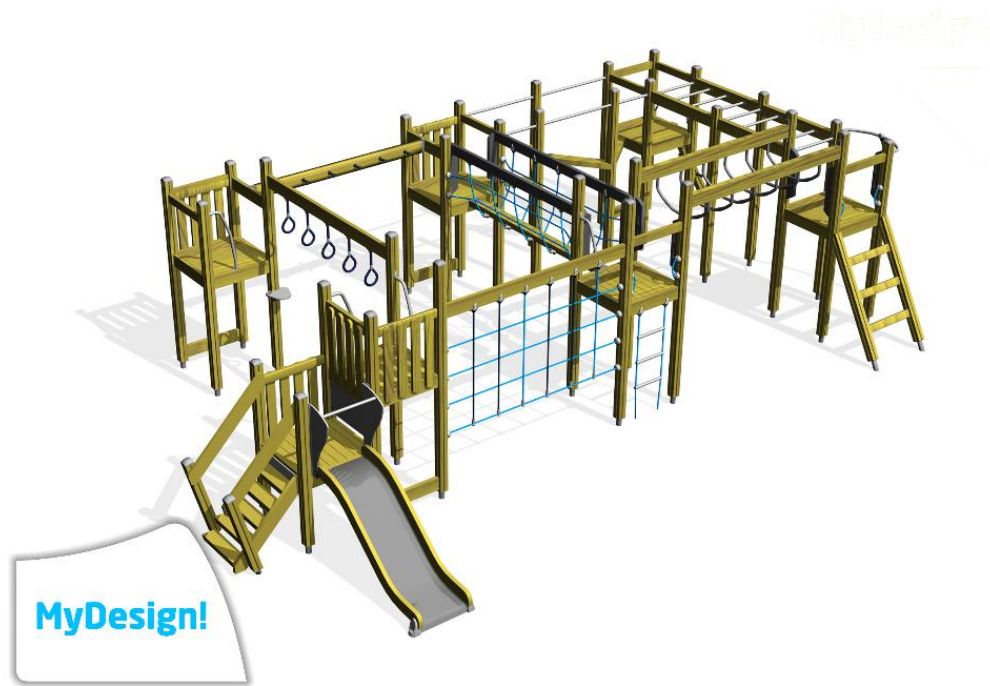

MOTORICAL TRACK

Number of users	24
Product length, mm	5900
Product width, mm	10145
Product height, mm	2685
Impact area, m ²	86
Installation time (for 1), h	24