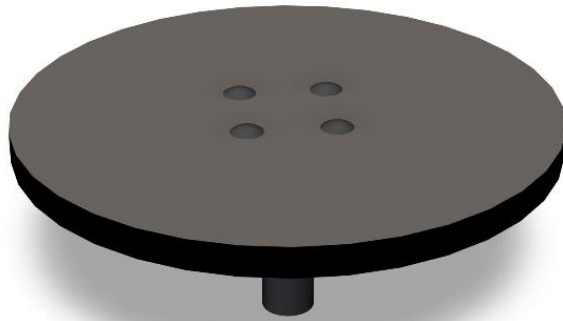

My Design

User age	3
Number of users	1
Product length, mm	510
Product width, mm	510
Product height, mm	290
Height required, mm	1800
Max. free fall height, mm	1000
Installation time (for 1), h	0.5