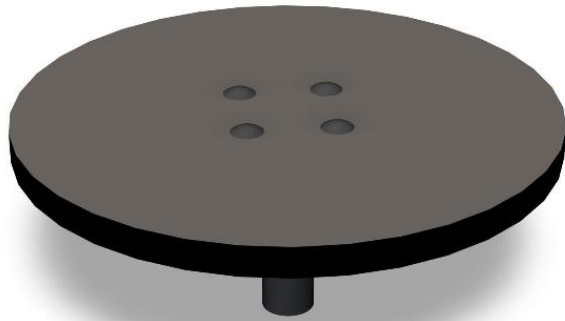

My Design

User age	3
Number of users	1
Product length, mm	510
Product width, mm	510
Product height, mm	290
Height required, mm	1800
Max. free fall height, mm	1000
Installation time (for 1), h	0.5