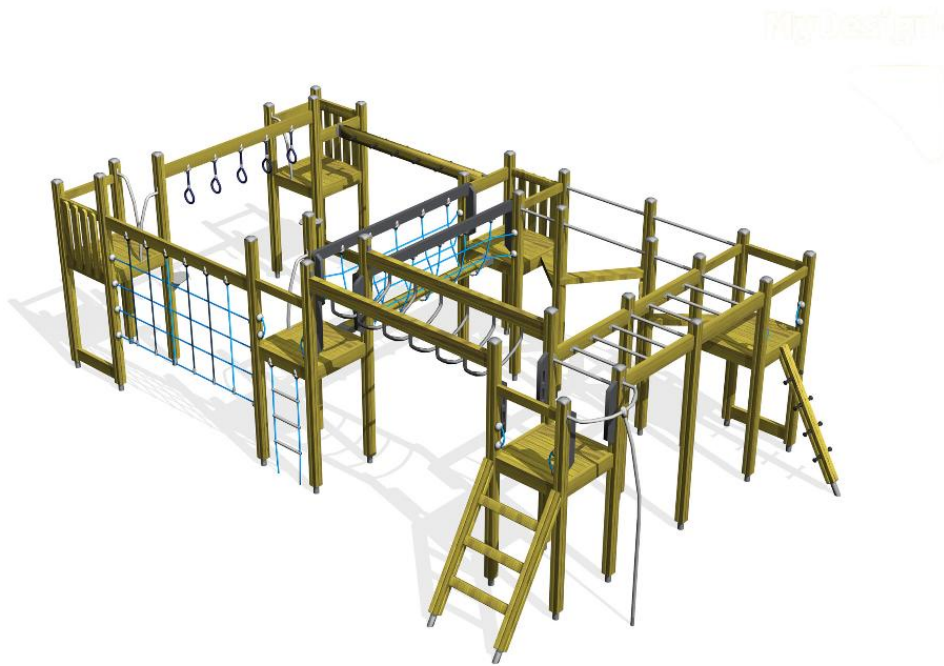

**MOTORICAL TRACK**

Number of users	20
Product length, mm	5503
Product width, mm	8660
Product height, mm	2685
Impact area, m <sup>2</sup>	78
Installation time (for 1), h	22