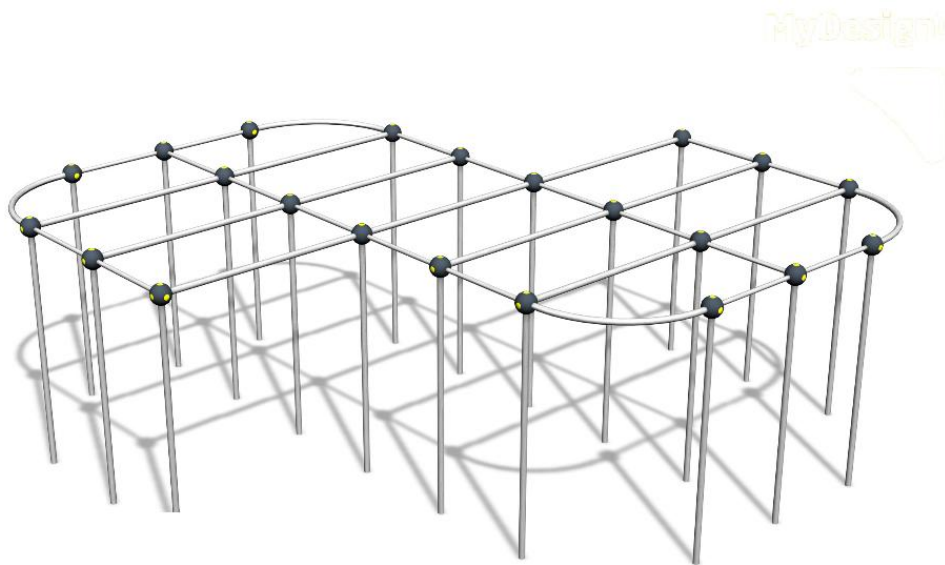

**GIBBON FRAME FOR TEENAGERS**

Product height, mm	2530
Impact area, m <sup>2</sup>	96
Max. free fall height, mm	2530
Safety info	EN 1176-1:2008