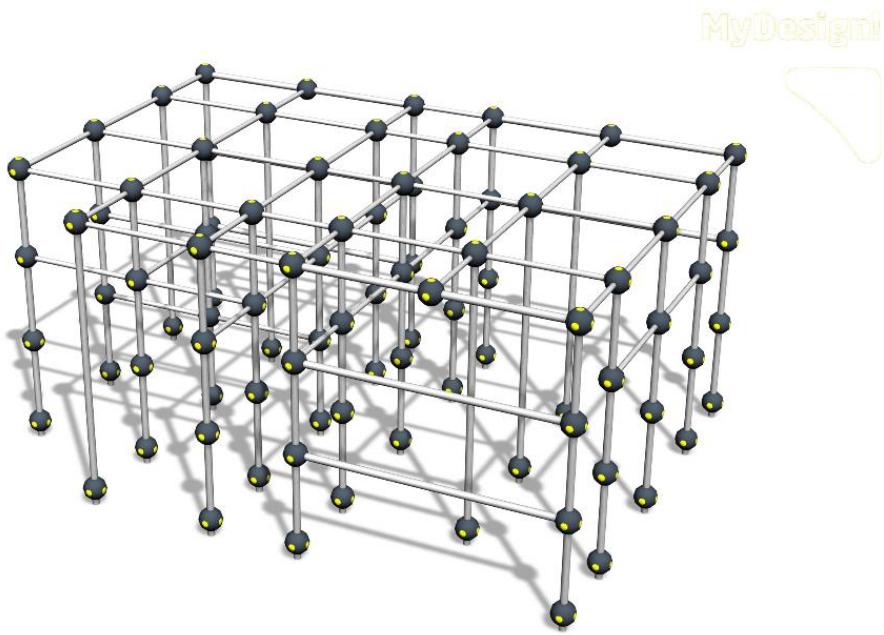

**BIG PARKOUR CAGE**

Product length, mm	5576
Product width, mm	4144
Product height, mm	2597
Impact area, m <sup>2</sup>	75
Max. free fall height, mm	2530