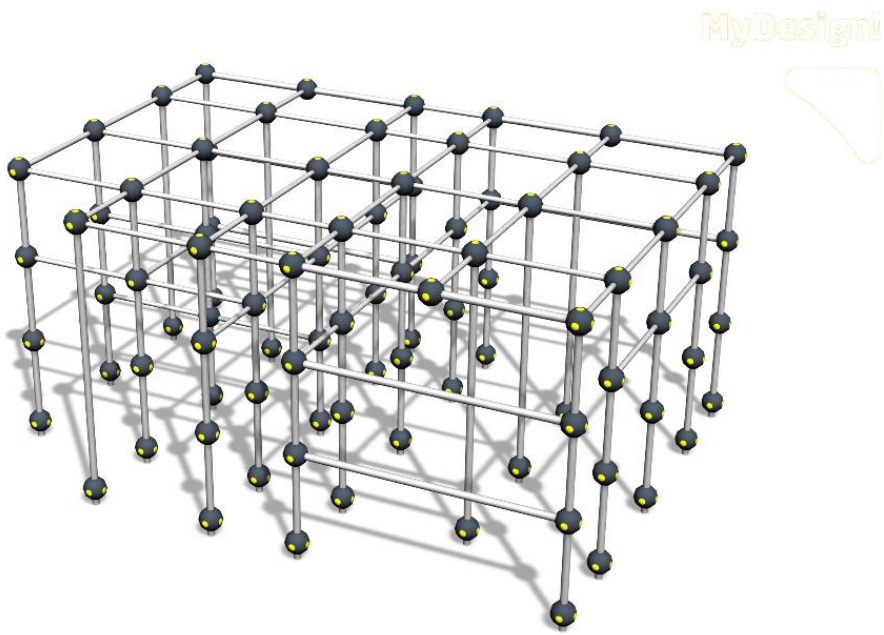

BIG PARKOUR CAGE

Product length, mm	5576
Product width, mm	4144
Product height, mm	2597
Impact area, m ²	75
Max. free fall height, mm	2530