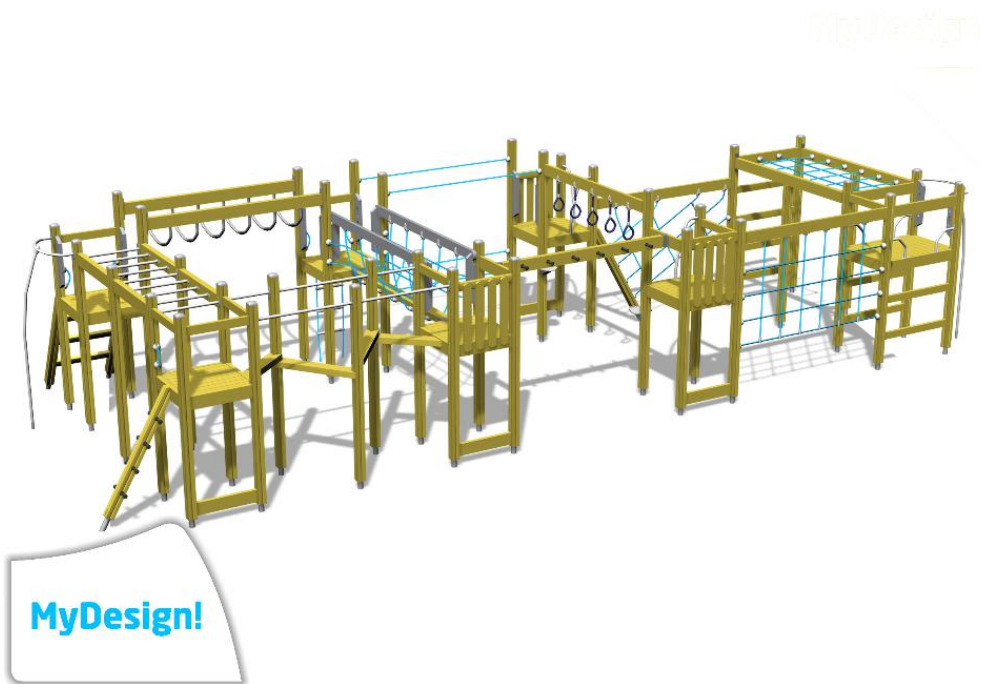

Q03424

MOTORICAL TRACK

Number of users	20
Product length, mm	5503
Product width, mm	12852
Product height, mm	2685
Impact area, m ²	105
Height required, mm	3270
Max. free fall height, mm	2200
Safety info	EN 1176-1:2008
Installation time (for 1), h	24