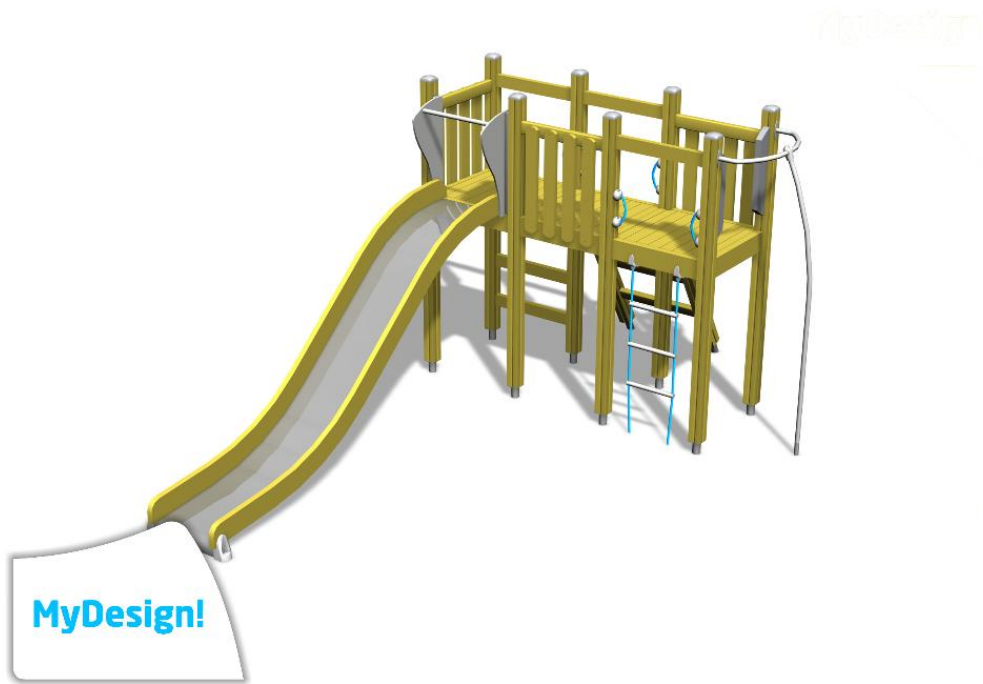

Q03385

TOWER PLAY

Number of users	9
Product length, mm	3352
Product width, mm	5302
Product height, mm	2385
Impact area, m ²	32
Height required, mm	3270
Max. free fall height, mm	1470
Safety info	EN 1176-1, 3:2008_TÜV
Installation time (for 1), h	13