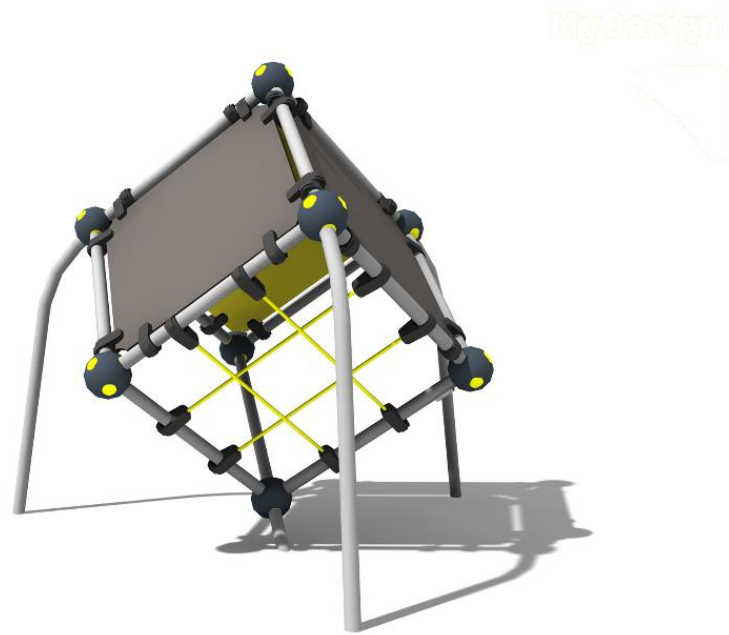

Q03335

# TIC-TAC CUBE WITH NET

Number of users	3
Product length, mm	6407
Product width, mm	2624
Product height, mm	2186
Impact area, m <sup>2</sup>	18
Height required, mm	3990
Max. free fall height, mm	2190
Installation time (for 1), h	5