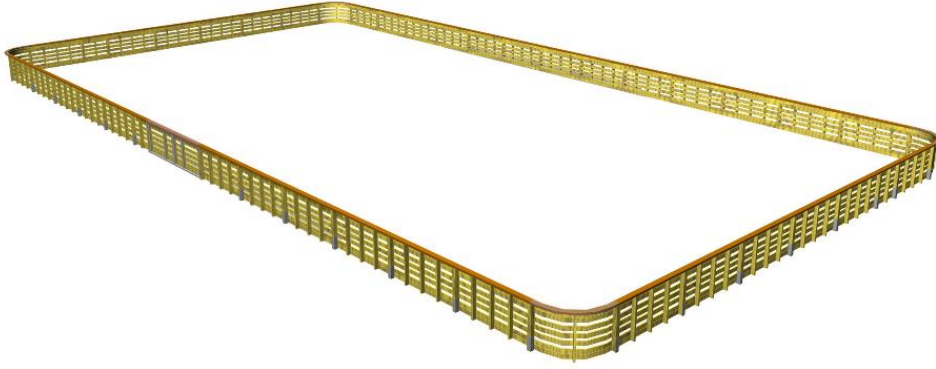

My Design

Product length, mm	16139
Product width, mm	28936
Product height, mm	980