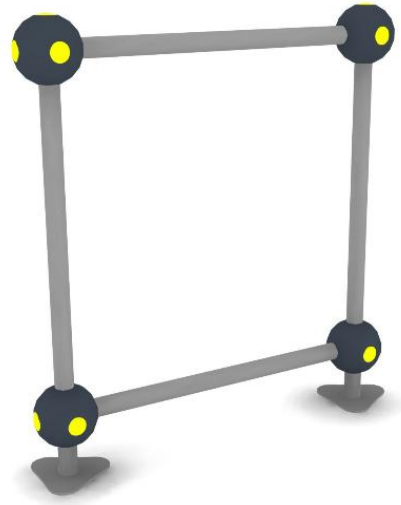

Q02947

CLOXX FRAME

MyDesign!

Product length, mm	1345
Product width, mm	250
Product height, mm	1358
Height required, mm	1358
Installation time (for 1), h	2