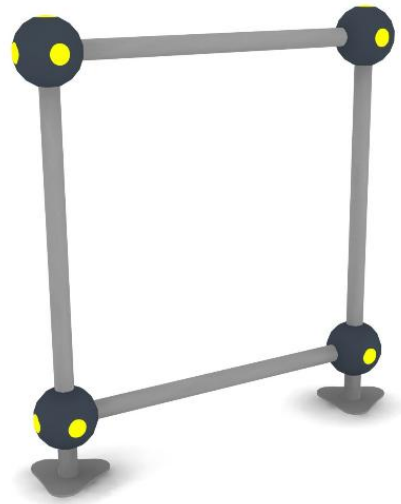

Q02947

CLOXX FRAME

MyDesign!

Product length, mm	1345
Product width, mm	250
Product height, mm	1358
Height required, mm	1358
Installation time (for 1), h	2