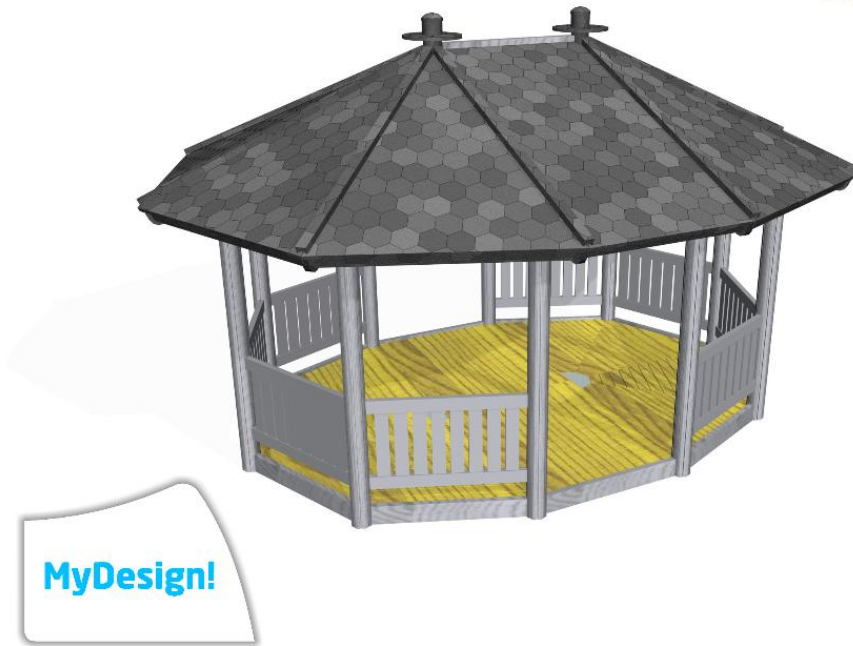

## LONG PAVILLION

Product length, mm	5725
Product width, mm	4441
Product height, mm	3361
Height required, mm	3361