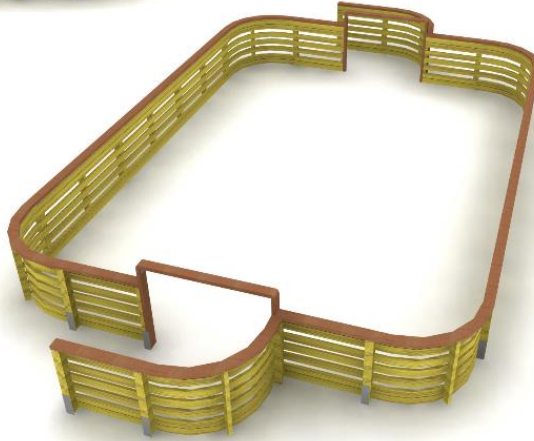

MyDesign

Product length, mm	6527
Product width, mm	11163
Product height, mm	1245
Height required, mm	2500