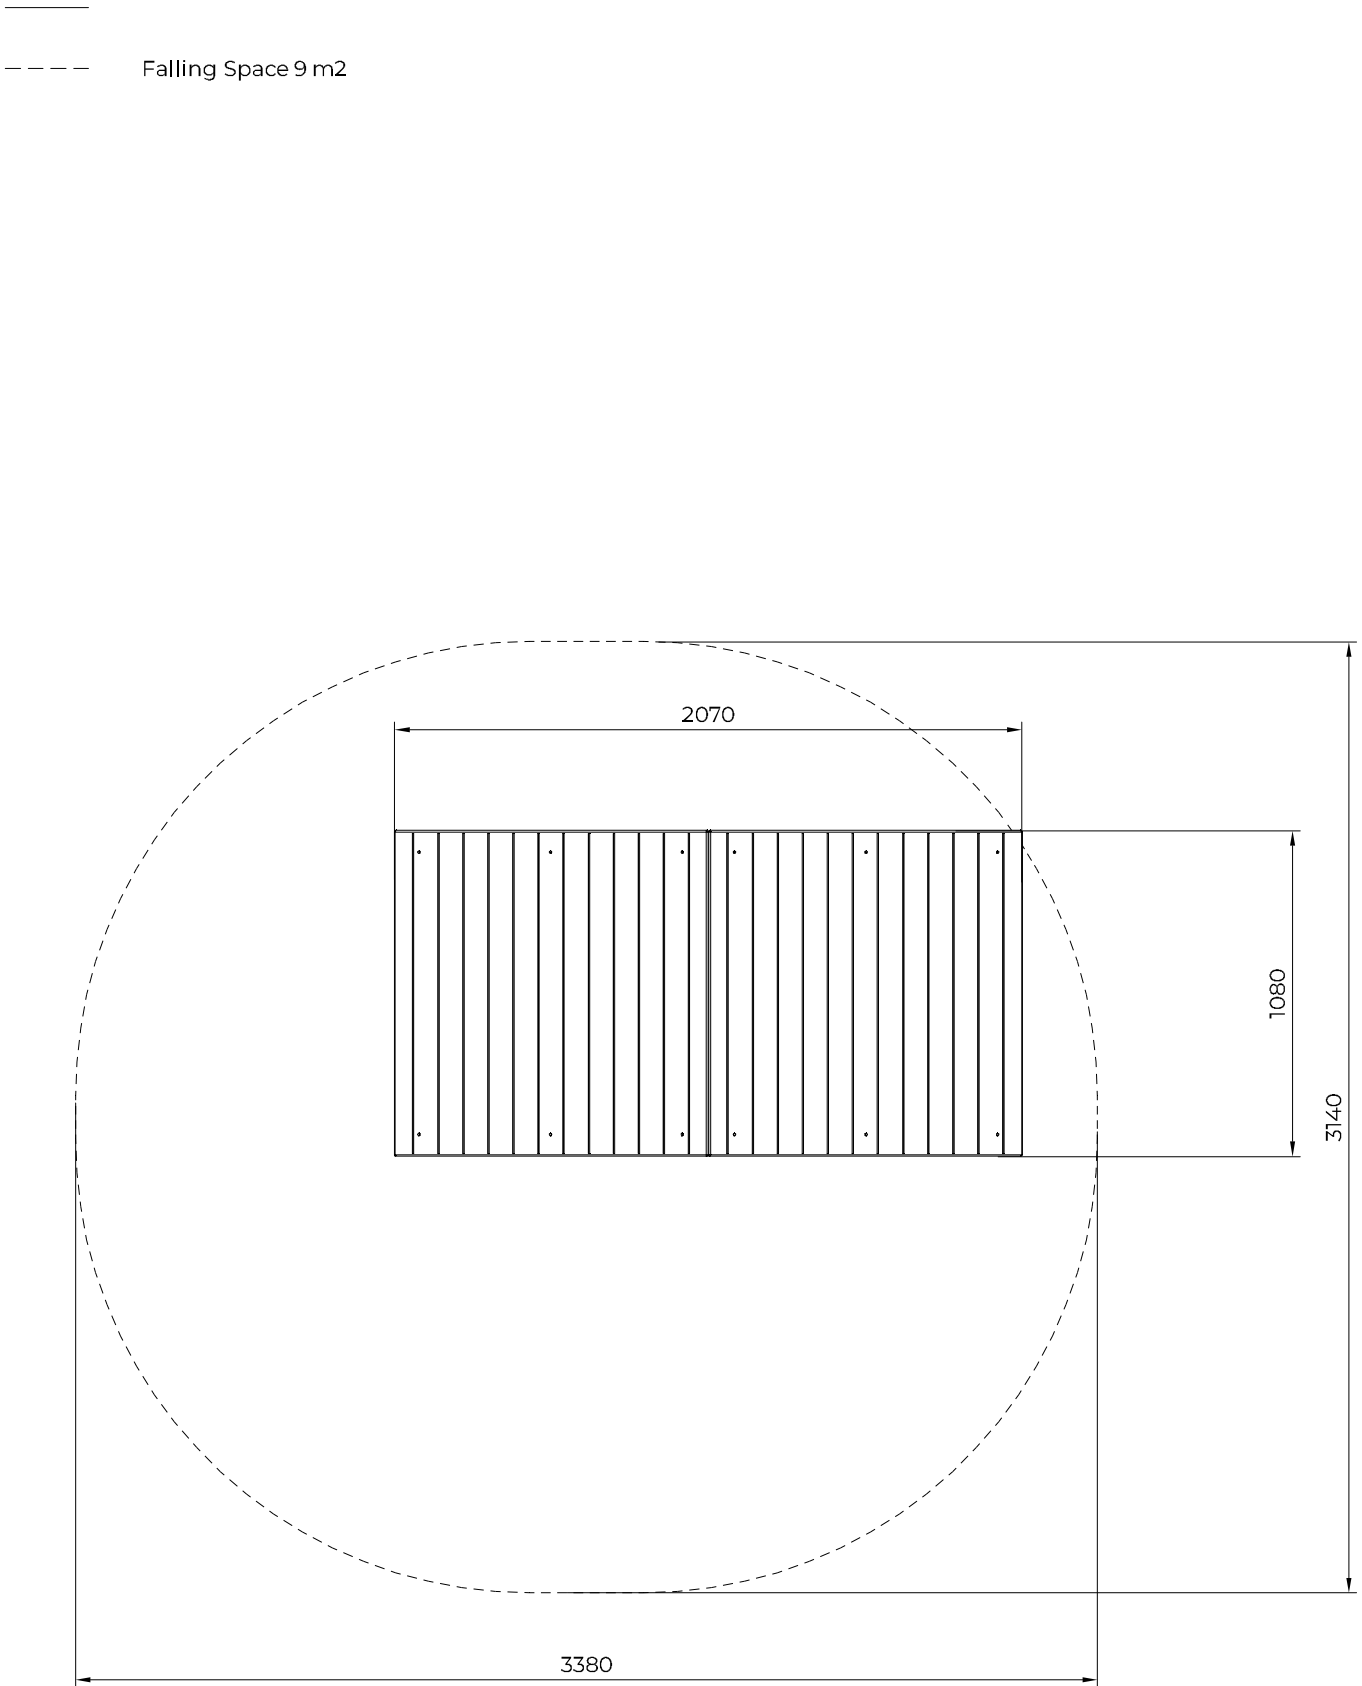

Max Falling Height

702286	PCS	706511	PCS	706531	PCS	706727-707	PCS	706744	PCS	706746	PCS
	1		2		6		1		1		2
65x65		93x93x1870				10x702x640		15x145x380		45x640x701	
706748	PCS	706778	PCS	706885	PCS	707209-707	PCS	707420	PCS	707450	PCS
	2		1		1		1		4		1
						10x640x702		93x93x1370			
709358-707	PCS	909511	PCS	909519	PCS	980114	PCS	P10218	PCS	P16206-707	PCS
	1		6		6		4		4		2
79x640x702		90x90x650		50x380x380		Ø4x20				10x1000x1250	
P16208	PCS		PCS		PCS		PCS		PCS		PCS
	1										
	PCS		PCS		PCS		PCS		PCS		PCS
	PCS		PCS		PCS		PCS		PCS		PCS
	PCS		PCS		PCS		PCS		PCS		PCS